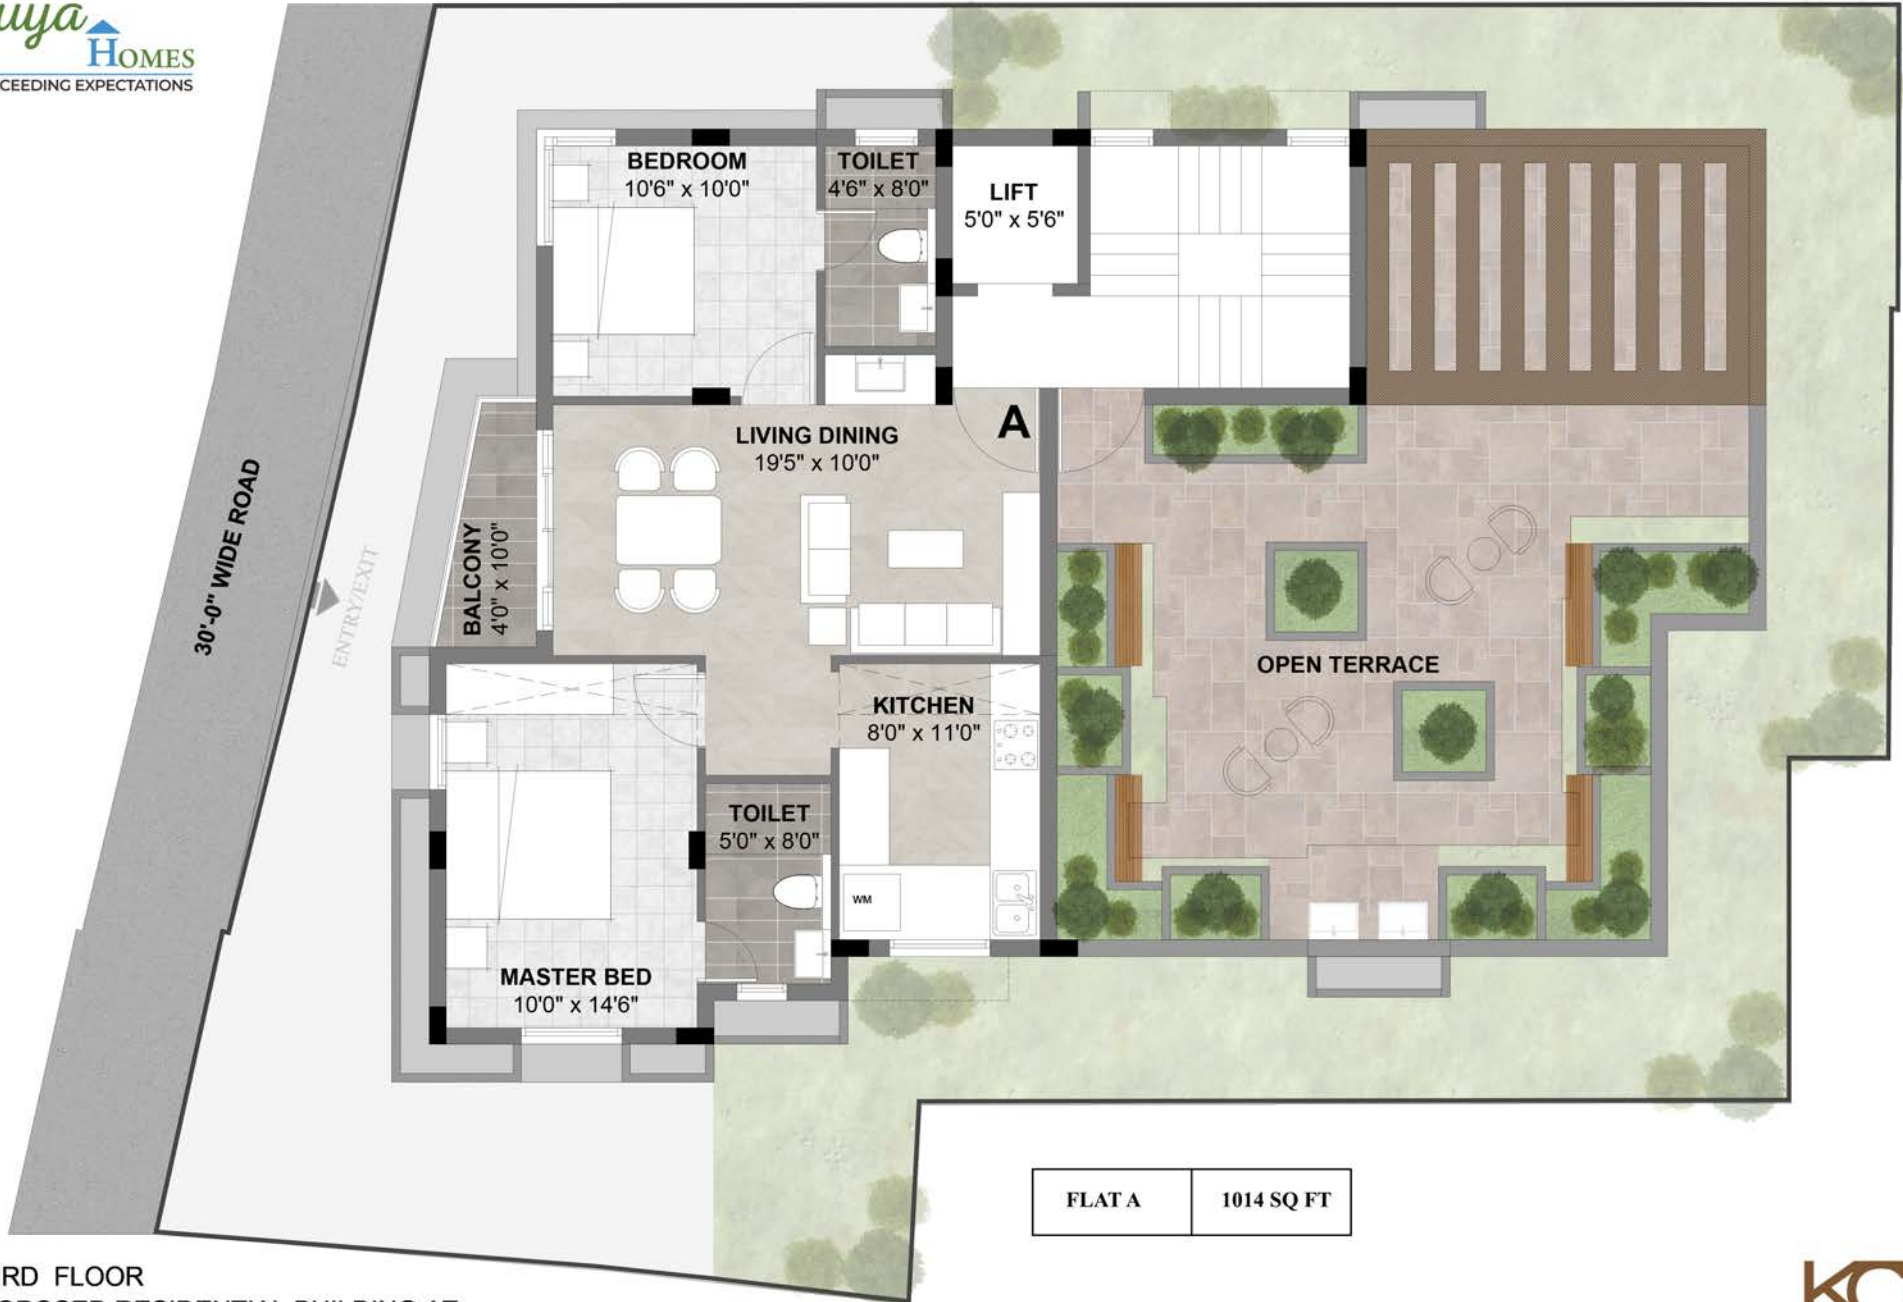

Tuya  **HOMES**
EXCEEDING EXPECTATIONS

LOCATION : MYLAI - MARIE AGAM

NO- 15/4, Leith Castle, Centre Road, Santhome, Chennai 600028.

STILT FLOOR
PROPOSED RESIDENTIAL BUILDING AT
SANTHOME, CHENNAI

FIRST FLOOR
PROPOSED RESIDENTIAL BUILDING AT
SANTHOME, CHENNAI

FLAT A	1014 SQ FT
FLAT B	1014 SQ FT

SECOND FLOOR
PROPOSED RESIDENTIAL BUILDING AT
SANTHOME, CHENNAI

FLAT A	1014 SQ FT
FLAT B	1014 SQ FT

FLAT A	1014 SQ FT
--------	------------

THIRD FLOOR
PROPOSED RESIDENTIAL BUILDING AT
SANTHOME, CHENNAI