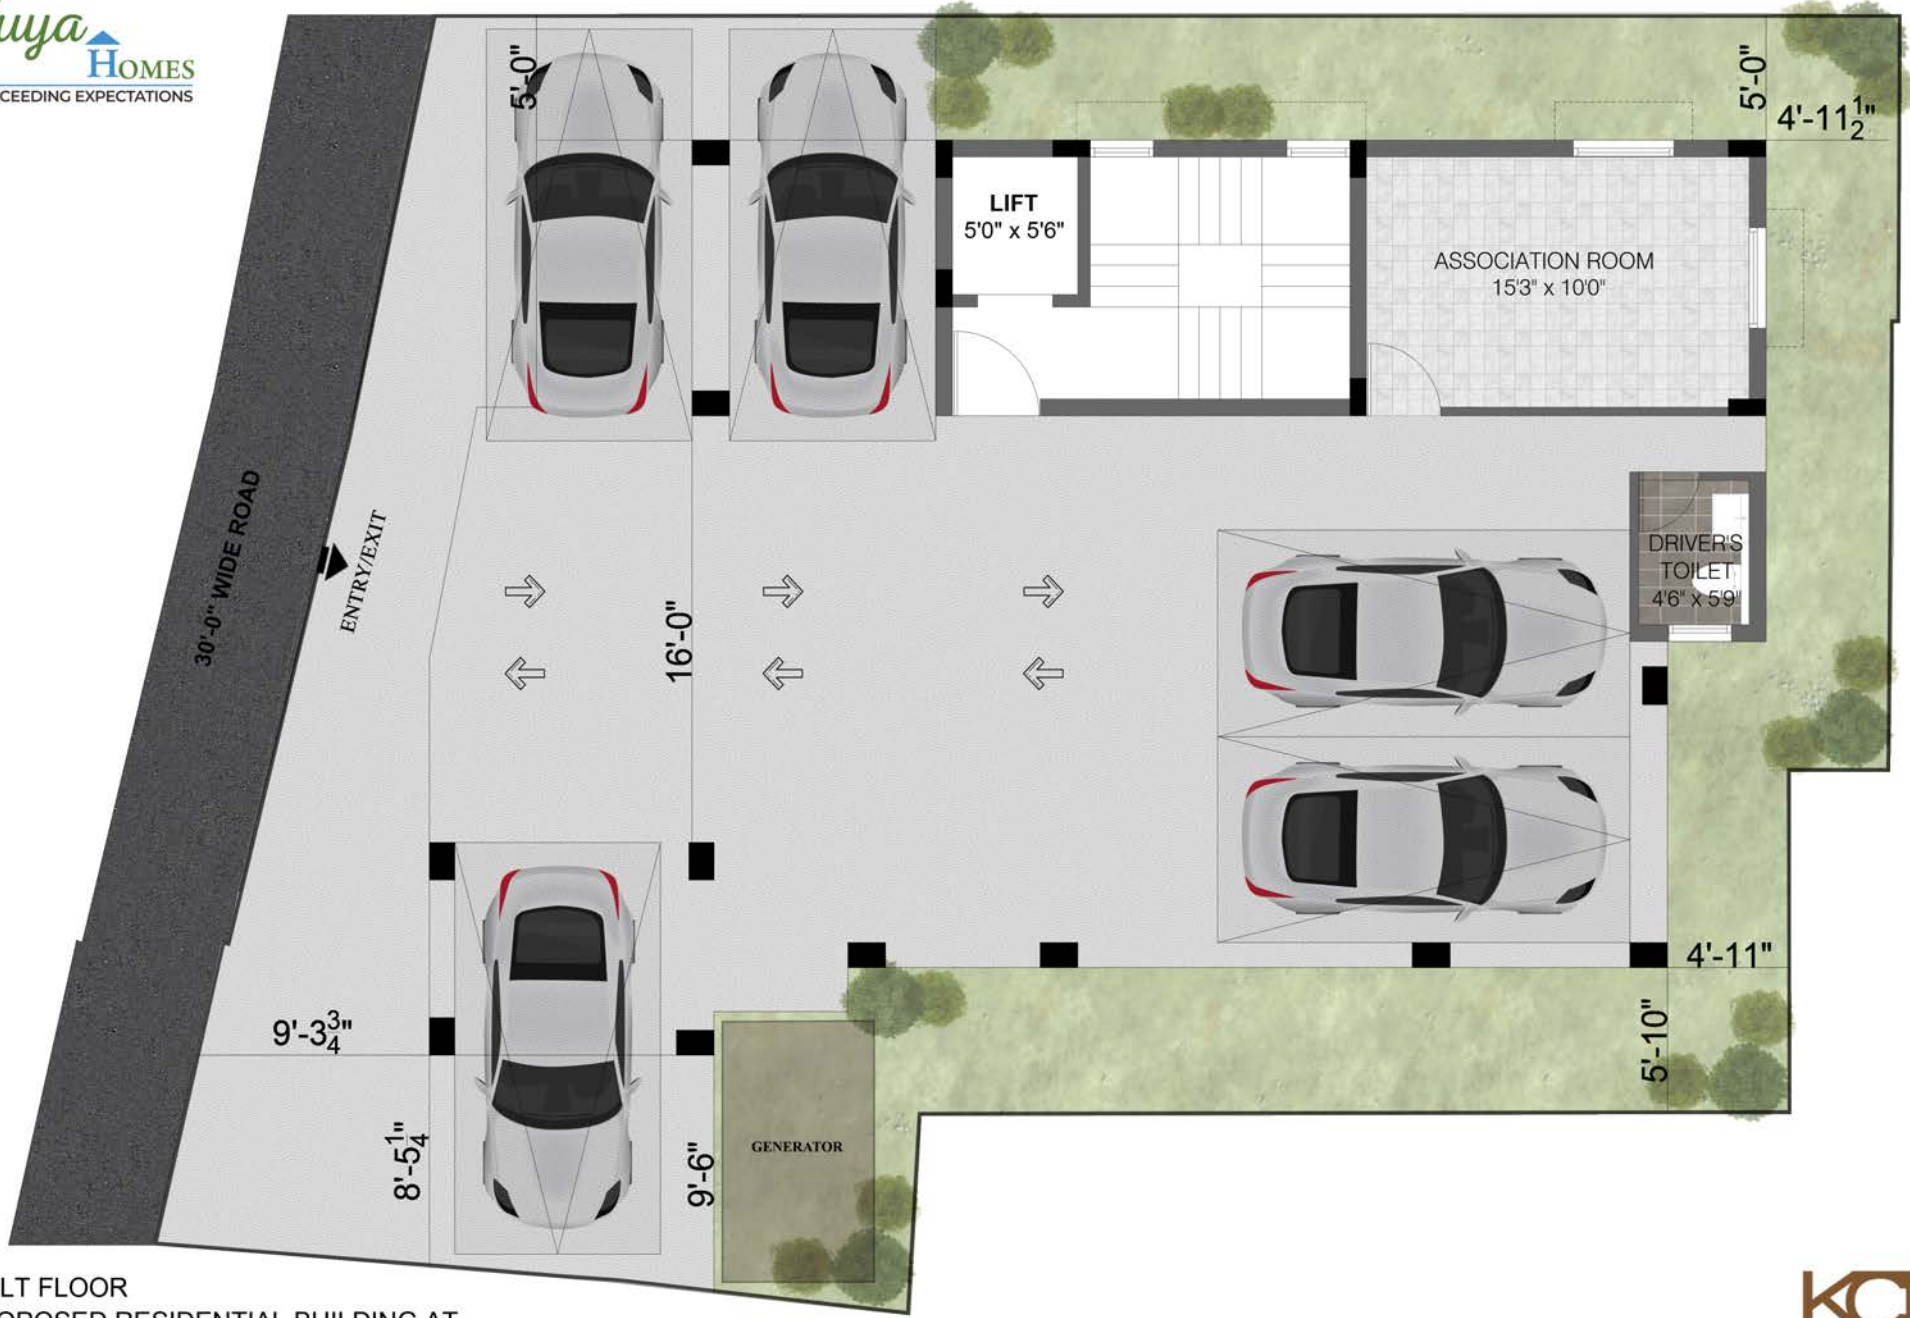

Tuya  **HOMES**
EXCEEDING EXPECTATIONS

LOCATION : MYLAI - MARIE AGAM

NO- 15/4, Leith Castle, Centre Road, Santhome, Chennai 600028.

STILT FLOOR
PROPOSED RESIDENTIAL BUILDING AT
SANTHOME, CHENNAI

FIRST FLOOR
PROPOSED RESIDENTIAL BUILDING AT
SANTHOME, CHENNAI

FLAT A	1014 SQ FT
FLAT B	1014 SQ FT

SECOND FLOOR
PROPOSED RESIDENTIAL BUILDING AT
SANTHOME, CHENNAI

FLAT A	1014 SQ FT
FLAT B	1014 SQ FT

FLAT A	1014 SQ FT
--------	------------

THIRD FLOOR
PROPOSED RESIDENTIAL BUILDING AT
SANTHOME, CHENNAI